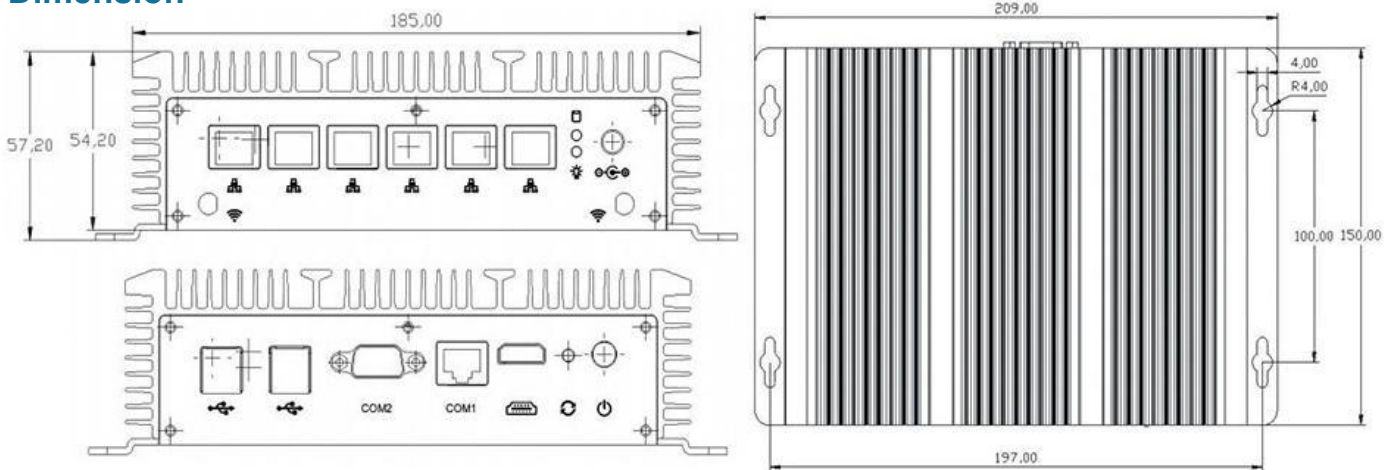

Features

- Intel Core i3-8140U Dual Core 2.1GHz
- 1xDDR4 SODIMM, Max 16GB memory
- 6 x 2.5GbE RJ45 Intel i225V
- 1x RJ45 COM(Cisco Standard), 1x DB9 COM
- DC 12V

Specifications

System		Institutional	
CPU	Intel Core i3-8140U Dual Core 2.1GHz	Material	Aluminum Alloy
Memory	1xDDR4 SODIMM, Max 16GB memory	Heat Dissipation System	Fin-shaped Aluminum Heat Dissipation
Storage	1x MSATA, 1x HDD/SSD	Product Dimension	209 x 150 x 57 mm
Network	6 x 2.5GbE RJ45 Intel i225V	Gross Weight	4.0 KG
Operation System	Windows® 10, WES 10, LINUX		
I / O		Power and Environment	
Display	1 x HDMI	Operating Temperature	-20°C to +60°C
LAN	6 x LAN	Storage Temperature	-30°C to +70°C
USB	4 x USB	Relative Humidity	10%~90% @30°C, non-condensing
COM	1x RJ45 COM(Cisco Standard), 1x DB9 COM	Working Voltage	DC 12V
Wireless Network	WiFi / Bluetooth / 3G/ 4G (Optional)		
Others	1 x Power Button, 1 x Reset Button		

Dimension

Packing List

1x IBC-6000A Series Fanless Industrial Computer

1x Utility DVD Driver

1x Fixed Bracket

1x Power Adaptor