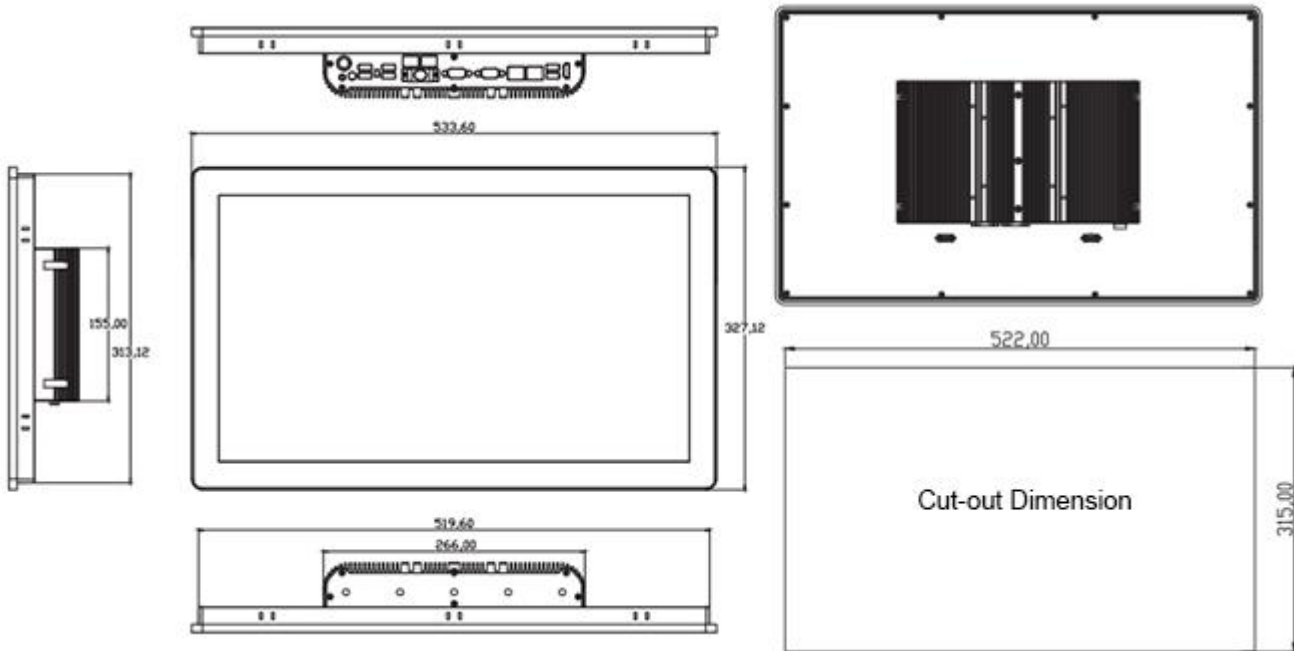

Dimension

Available Models

Panel Size	Resolution	Aspect Ratio	Brightness	Viewing Angle	LCD Color	Backlight MTBF
10.1"	1280 x 800	16:10	400 cd/m²	-85~85° (H),-85~85° (V)	262K/16.2M	30000 Hr (min.)
10.4"	1024x768	4:3	350 cd/m²	-85~85° (H),-85~85° (V)	262K/16.2M	30000 Hr (min.)
12.1"	800x600/1024x768	4:3	500 cd/m²	-85~85° (H),-85~85° (V)	262K/16.2M	30000 Hr (min.)
12.1"	1280x800	16:10	450cd/m²	-85~85° (H),-85~85° (V)	262K/16.7M	30000 Hr (min.)
13.3"	1920x1080	16:9	250cd/m²	-85~85° (H),-85~85° (V)	262K/16.7M	30000 Hr (min.)
15"	1024x768	4:3	350cd/m²	-85~85° (H),-85~85° (V)	262K/16.7M	30000 Hr (min.)
15.6"	1920x1080	16:9	250cd/m²	-85~85° (H),-85~85° (V)	262K/16.2M	30000 Hr (min.)
17"	1280x1024	5:4	250cd/m²	-85~85° (H),-85~85° (V)	262K/16.2M	30000 Hr (min.)
18.5"	1366x768	16:9	250cd/m²	-85~85° (H),-85~85° (V)	262K/16.7M	30000 Hr (min.)
19"	1280x1024	5:4	250cd/m²	-85~85° (H),-85~85° (V)	262K/16.7M	30000 Hr (min.)
21.5"	1920x1080	16:9	250cd/m²	-85~85° (H),-85~85° (V)	262K/16.7M	30000 Hr (min.)
24"	1920x1080	16:9	250cd/m²	-85~85° (H),-85~85° (V)	262K/16.7M	30000 Hr (min.)

Packing List

- 1x IPC-5215AWC
- 1x Utility DVD Driver
- 8x Panel Mount Kits
- 1x Power Adaptor