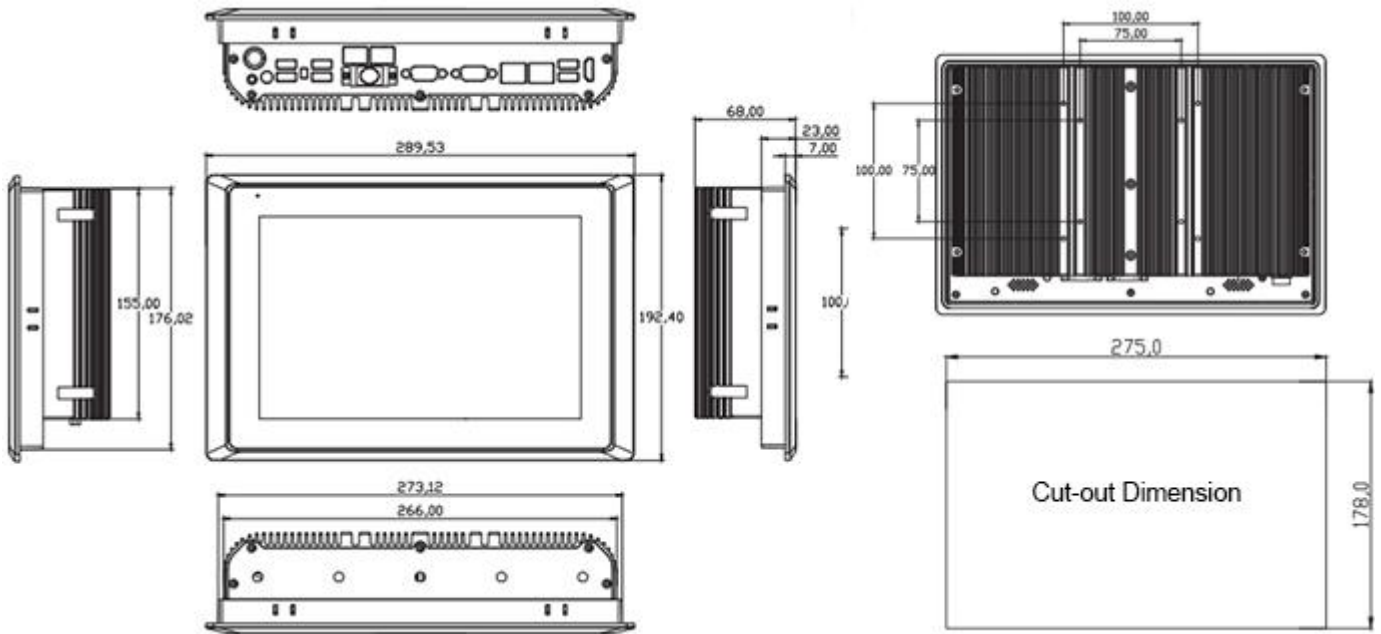

Dimension

Available Models

Panel Size	Resolution	Aspect Ratio	Brightness	Viewing Angle	LCD Color	Backlight MTBF
10.1"	1280 x 800	16:10	400 cd/m²	-85~85° (H),-85~85° (V)	262K/16.2M	30000 Hr (min.)
10.4"	1024x768	4:3	350 cd/m²	-85~85° (H),-85~85° (V)	262K/16.2M	30000 Hr (min.)
12.1"	800x600/1024x768	4:3	500 cd/m²	-85~85° (H),-85~85° (V)	262K/16.2M	30000 Hr (min.)
12.1"	1280x800	16:10	450 cd/m²	-85~85° (H),-85~85° (V)	262K/16.7M	30000 Hr (min.)
13.3"	1920x1080	16:9	250 cd/m²	-85~85° (H),-85~85° (V)	262K/16.7M	30000 Hr (min.)
15"	1024x768	4:3	350 cd/m²	-85~85° (H),-85~85° (V)	262K/16.7M	30000 Hr (min.)
15.6"	1920x1080	16:9	250 cd/m²	-85~85° (H),-85~85° (V)	262K/16.2M	30000 Hr (min.)
17"	1280x1024	5:4	250 cd/m²	-85~85° (H),-85~85° (V)	262K/16.2M	30000 Hr (min.)
18.5"	1366x768	16:9	250 cd/m²	-85~85° (H),-85~85° (V)	262K/16.7M	30000 Hr (min.)
19"	1280x1024	5:4	250 cd/m²	-85~85° (H),-85~85° (V)	262K/16.7M	30000 Hr (min.)
21.5"	1920x1080	16:9	250 cd/m²	-85~85° (H),-85~85° (V)	262K/16.7M	30000 Hr (min.)
24"	1920x1080	16:9	250 cd/m²	-85~85° (H),-85~85° (V)	262K/16.7M	30000 Hr (min.)

Packing List

- 1x IPC-7010AWC
- 1x Utility DVD Driver
- 8x Panel Mount Kits
- 1x Power Adaptor