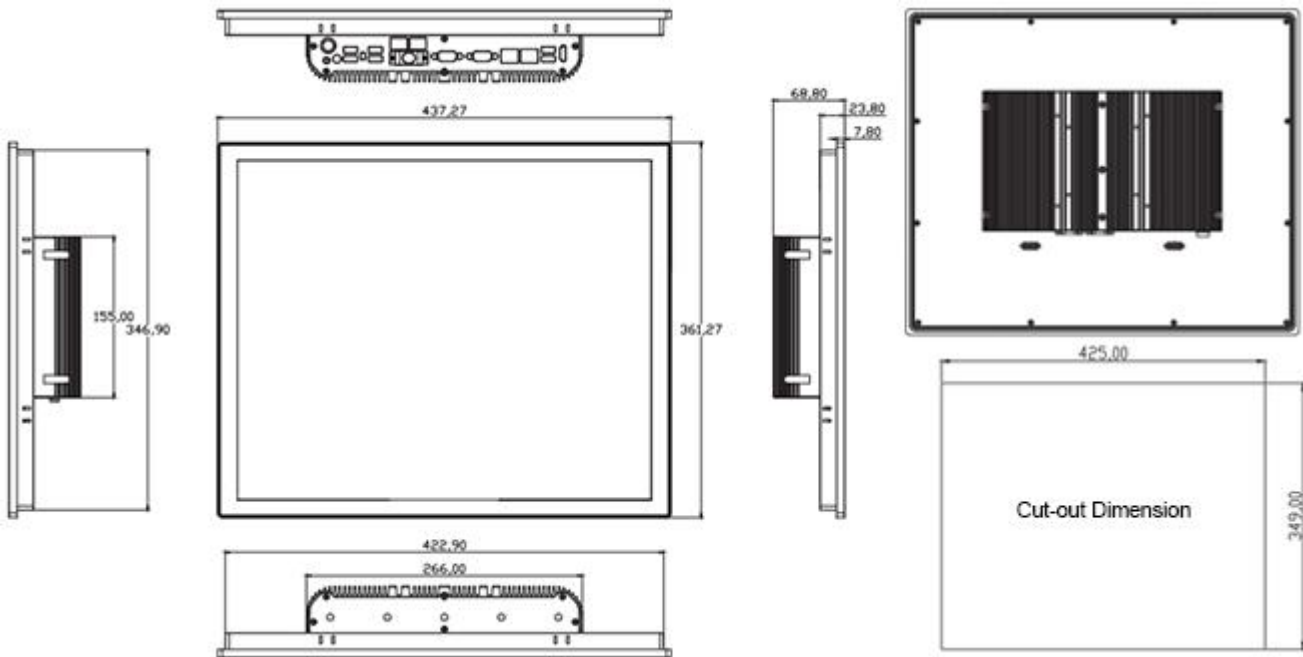

Dimension

Available Models

Panel Size	Resolution	Aspect Ratio	Brightness	Viewing Angle	LCD Color	Backlight MTBF
10.1"	1280 x 800	16:10	400 cd/m²	-85~85° (H),-85~85° (V)	262K/16.2M	30000 Hr (min.)
10.4"	1024x768	4:3	350 cd/m²	-85~85° (H),-85~85° (V)	262K/16.2M	30000 Hr (min.)
12.1"	800x600/1024x768	4:3	500 cd/m²	-85~85° (H),-85~85° (V)	262K/16.2M	30000 Hr (min.)
12.1"	1280x800	16:10	450cd/m²	-85~85° (H),-85~85° (V)	262K/16.7M	30000 Hr (min.)
13.3"	1920x1080	16:9	250cd/m²	-85~85° (H),-85~85° (V)	262K/16.7M	30000 Hr (min.)
15"	1024x768	4:3	350cd/m²	-85~85° (H),-85~85° (V)	262K/16.7M	30000 Hr (min.)
15.6"	1920x1080	16:9	250cd/m²	-85~85° (H),-85~85° (V)	262K/16.2M	30000 Hr (min.)
17"	1280x1024	5:4	250cd/m²	-85~85° (H),-85~85° (V)	262K/16.2M	30000 Hr (min.)
18.5"	1366x768	16:9	250cd/m²	-85~85° (H),-85~85° (V)	262K/16.7M	30000 Hr (min.)
19"	1280x1024	5:4	250cd/m²	-85~85° (H),-85~85° (V)	262K/16.7M	30000 Hr (min.)
21.5"	1920x1080	16:9	250cd/m²	-85~85° (H),-85~85° (V)	262K/16.7M	30000 Hr (min.)
24"	1920x1080	16:9	250cd/m²	-85~85° (H),-85~85° (V)	262K/16.7M	30000 Hr (min.)

Packing List

- 1x IPC-7019ASC
- 1x Utility DVD Driver
- 8x Panel Mount Kits
- 1x Power Adaptor