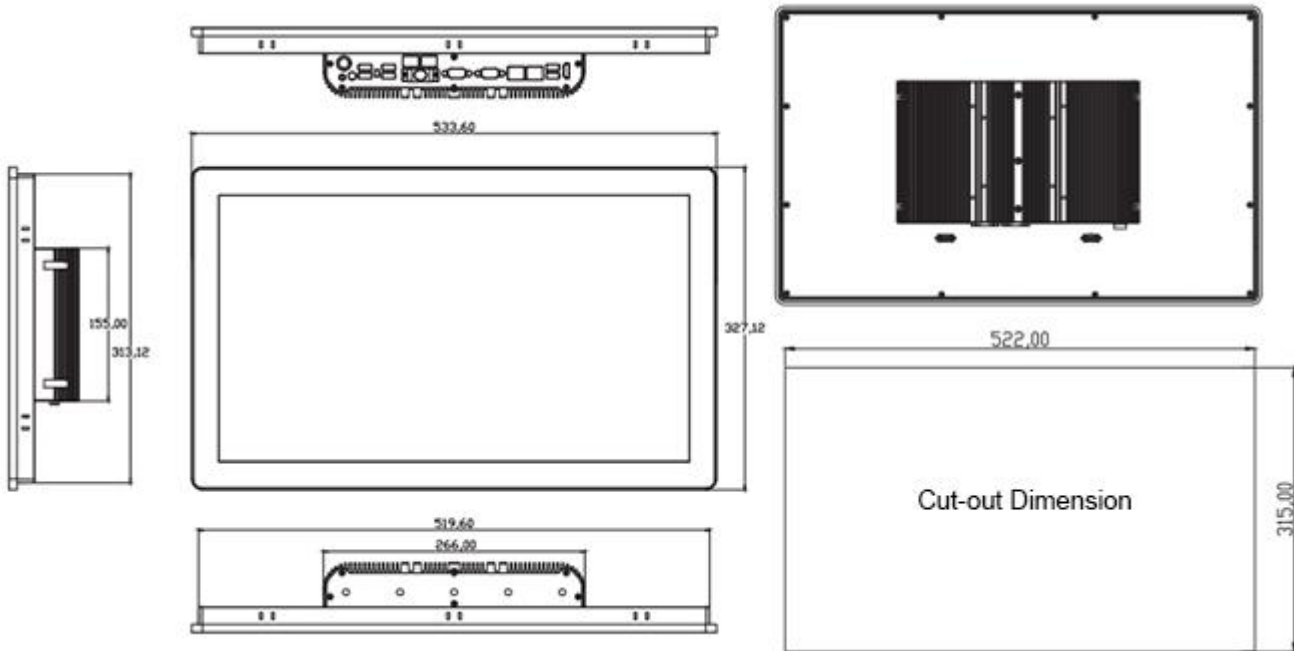

### Specifications

System		LCD Panel	
CPU	Intel Core i7-1165G7 Quad Core 2.8GHz	Panel Size	21.5" LED
Memory	2*DDR4 SODIMM	Resolution	1920x1080
Storage	1*M.2 2242/2260/2280 SATA / 1*2.5" SATA / 1*M.2 2280 NVME	Aspect Ratio	16:9
		Display Brightness	250 cd/m2
Network	2*2.5 GbE RJ45 Intel® i225V (4*2.5GbE RJ45 Intel i225V optional)	Viewing Angle(CR>=10)	-85~85° (H), -85~85° (V)
		Backlight Lifetime	30000 Hr (min.)
Operation System	Win 10/11, WES 10, LINUX	Touch screen	
I / O		Type	Multi-points Capacitive Touch
HDMI	1 x HDMI	Transmittance	> 85%
LAN	2*LAN (4*LAN optional)	Response Time	<5ms
USB	4*USB3.0, 2*USB2.0	Touch Life	≥ 5000W
COM	2 x RS-232 / 422 / 485	Physical	
Others	1* Audio line-out	Material	Aluminium Alloy, Front IP65
	1*DC 9-36V Input	Mounting	VESA: 75*75mm, 100*100mm
	1*AT/ATX Switch	Product Dimension	533.60x327.12x70.90 mm
	2*8Ω 1W Speak out(optional)	Cut-out Size	522 x 315 mm
	4G /5G / WiFi / Bluetooth ( Optional )	Power and Environment	
1*Expansion IO: 4*3 wire COM, 1*GPIO, 1*remote switch interface	Operating Temperature	-20°C ~ 60°C	
	Storage Temperature	-30°C ~ 70°C	
	Relative Humidity	10~90% @30°C, non-condensing	
	Input	DC IN 9V~36V	

## Dimension