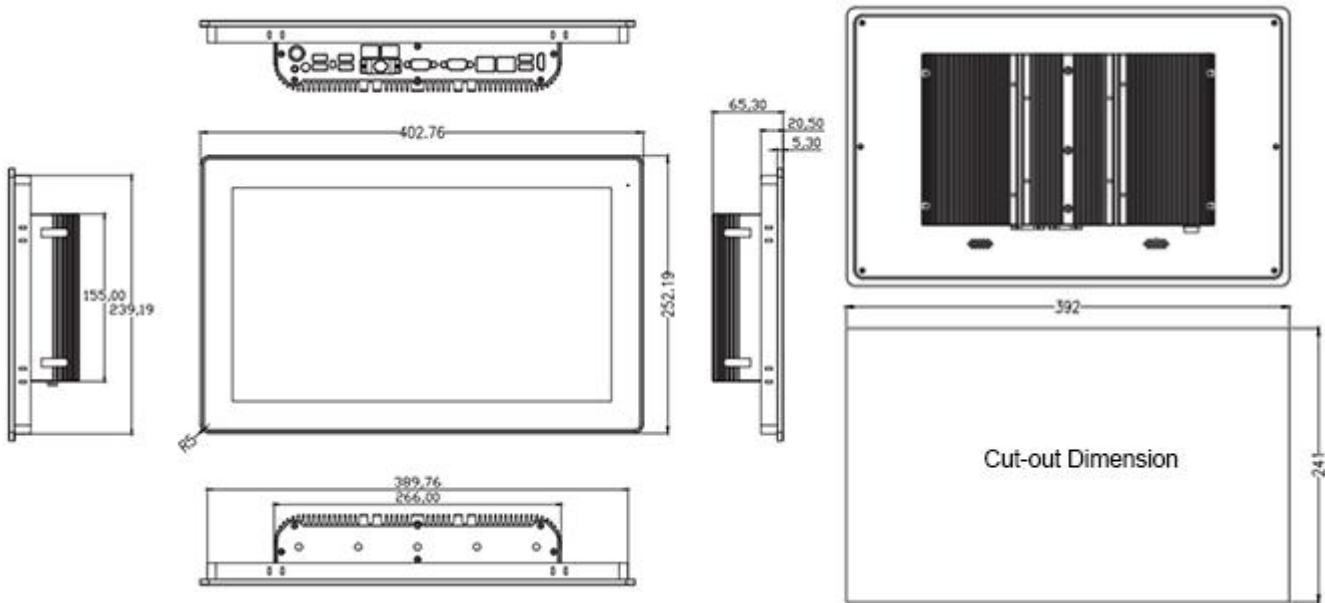

Dimension

Available Models

Panel Size	Resolution	Aspect Ratio	Brightness	Viewing Angle	LCD Color	Backlight MTBF
10.1"	1280 x 800	16:10	400 cd/m²	-85~85° (H),-85~85° (V)	262K/16.2M	30000 Hr (min.)
10.4"	1024x768	4:3	350 cd/m²	-85~85° (H),-85~85° (V)	262K/16.2M	30000 Hr (min.)
12.1"	800x600/1024x768	4:3	500 cd/m²	-85~85° (H),-85~85° (V)	262K/16.2M	30000 Hr (min.)
12.1"	1280x800	16:10	450cd/m²	-85~85° (H),-85~85° (V)	262K/16.7M	30000 Hr (min.)
13.3"	1920x1080	16:9	250cd/m²	-85~85° (H),-85~85° (V)	262K/16.7M	30000 Hr (min.)
15"	1024x768	4:3	350cd/m²	-85~85° (H),-85~85° (V)	262K/16.7M	30000 Hr (min.)
15.6"	1920x1080	16:9	250cd/m²	-85~85° (H),-85~85° (V)	262K/16.2M	30000 Hr (min.)
17"	1280x1024	5:4	250cd/m²	-85~85° (H),-85~85° (V)	262K/16.2M	30000 Hr (min.)
18.5"	1366x768	16:9	250cd/m²	-85~85° (H),-85~85° (V)	262K/16.7M	30000 Hr (min.)
19"	1280x1024	5:4	250cd/m²	-85~85° (H),-85~85° (V)	262K/16.7M	30000 Hr (min.)
21.5"	1920x1080	16:9	250cd/m²	-85~85° (H),-85~85° (V)	262K/16.7M	30000 Hr (min.)
24"	1920x1080	16:9	250cd/m²	-85~85° (H),-85~85° (V)	262K/16.7M	30000 Hr (min.)

Packing List

- 1x IPC-P156AWC
- 1x Utility DVD Driver
- 8x Panel Mount Kits
- 1x Power Adaptor