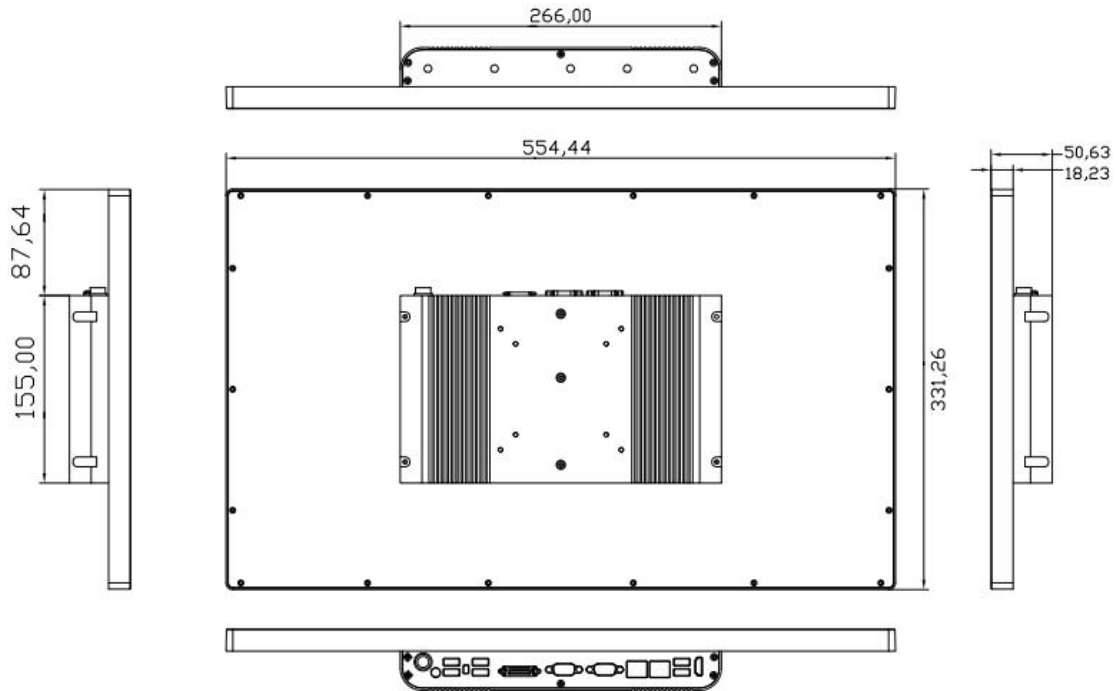

Dimension

Available Models

Panel Size	Resolution	Aspect Ratio	Brightness	Viewing Angle	LCD Color	Backlight MTBF
10.1"	1280 x 800	16:10	400 cd/m²	-85~85° (H),-85~85° (V)	262K/16.2M	30000 Hr (min.)
10.4"	1024x768	4:3	350 cd/m²	-85~85° (H),-85~85° (V)	262K/16.2M	30000 Hr (min.)
12.1"	800x600/1024x768	4:3	500 cd/m²	-85~85° (H),-85~85° (V)	262K/16.2M	30000 Hr (min.)
12.1"	1280x800	16:10	450cd/m²	-85~85° (H),-85~85° (V)	262K/16.7M	30000 Hr (min.)
13.3"	1920x1080	16:9	250cd/m²	-85~85° (H),-85~85° (V)	262K/16.7M	30000 Hr (min.)
15"	1024x768	4:3	350cd/m²	-85~85° (H),-85~85° (V)	262K/16.7M	30000 Hr (min.)
15.6"	1920x1080	16:9	250cd/m²	-85~85° (H),-85~85° (V)	262K/16.2M	30000 Hr (min.)
17"	1280x1024	5:4	250cd/m²	-85~85° (H),-85~85° (V)	262K/16.2M	30000 Hr (min.)
18.5"	1366x768	16:9	250cd/m²	-85~85° (H),-85~85° (V)	262K/16.7M	30000 Hr (min.)
19"	1280x1024	5:4	250cd/m²	-85~85° (H),-85~85° (V)	262K/16.7M	30000 Hr (min.)
21.5"	1920x1080	16:9	250cd/m²	-85~85° (H),-85~85° (V)	262K/16.7M	30000 Hr (min.)
24"	1920x1080	16:9	250cd/m²	-85~85° (H),-85~85° (V)	262K/16.7M	30000 Hr (min.)

Packing List

- 1x IPC-P024AWC
- 1x Utility DVD Driver
- 1x Power Adaptor