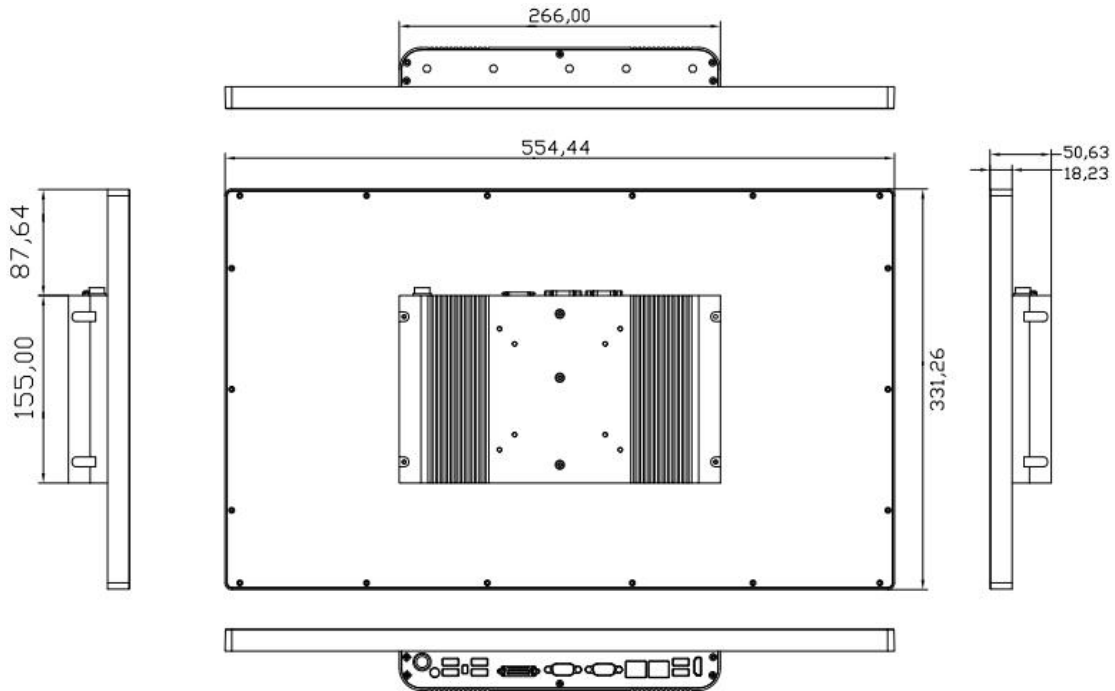

Dimension

Available Models

Panel Size	Resolution	Aspect Ratio	Brightness	Viewing Angle	LCD Color	Backlight MTBF
10.1"	1280 x 800	16:10	400 cd/m²	-85~85° (H),-85~85° (V)	262K/16.2M	30000 Hr (min.)
10.4"	1024x768	4:3	350 cd/m²	-85~85° (H),-85~85° (V)	262K/16.2M	30000 Hr (min.)
12.1"	800x600/1024x768	4:3	500 cd/m²	-85~85° (H),-85~85° (V)	262K/16.2M	30000 Hr (min.)
12.1"	1280x800	16:10	450cd/m²	-85~85° (H),-85~85° (V)	262K/16.7M	30000 Hr (min.)
13.3"	1920x1080	16:9	250cd/m²	-85~85° (H),-85~85° (V)	262K/16.7M	30000 Hr (min.)
15"	1024x768	4:3	350cd/m²	-85~85° (H),-85~85° (V)	262K/16.7M	30000 Hr (min.)
15.6"	1920x1080	16:9	250cd/m²	-85~85° (H),-85~85° (V)	262K/16.2M	30000 Hr (min.)
17"	1280x1024	5:4	250cd/m²	-85~85° (H),-85~85° (V)	262K/16.2M	30000 Hr (min.)
18.5"	1366x768	16:9	250cd/m²	-85~85° (H),-85~85° (V)	262K/16.7M	30000 Hr (min.)
19"	1280x1024	5:4	250cd/m²	-85~85° (H),-85~85° (V)	262K/16.7M	30000 Hr (min.)
21.5"	1920x1080	16:9	250cd/m²	-85~85° (H),-85~85° (V)	262K/16.7M	30000 Hr (min.)
24"	1920x1080	16:9	250cd/m²	-85~85° (H),-85~85° (V)	262K/16.7M	30000 Hr (min.)

Packing List

- 1x IPC-5024AWC
- 1x Utility DVD Driver
- 1x Power Adaptor