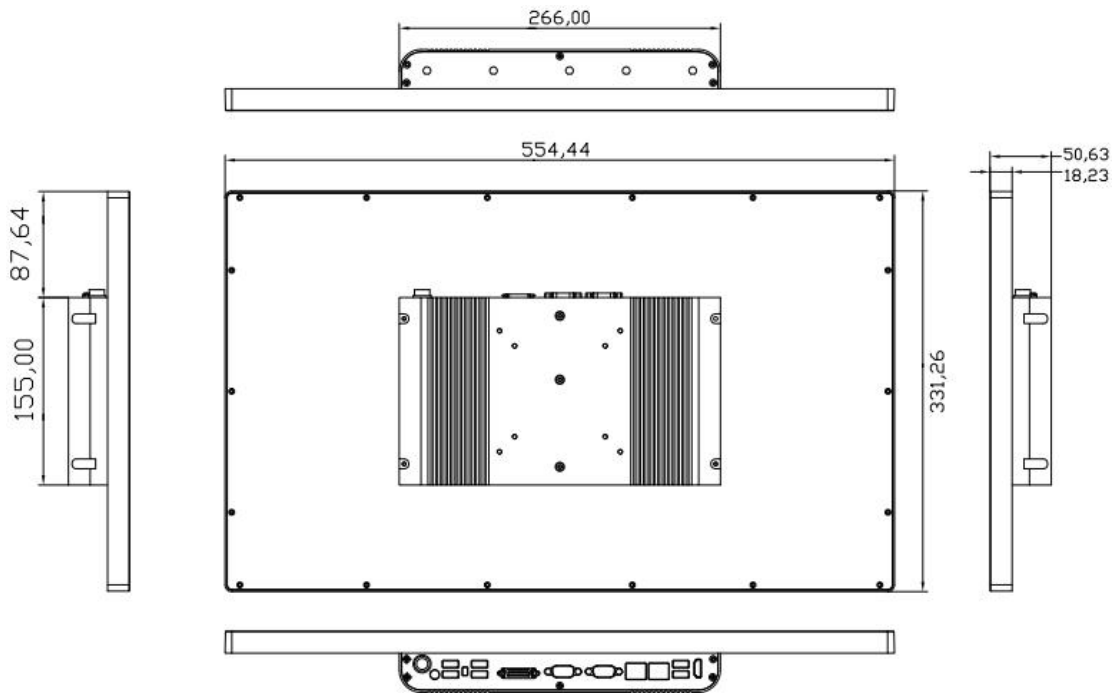

Dimension

Available Models

Panel Size	Resolution	Aspect Ratio	Brightness	Viewing Angle	LCD Color	Backlight MTBF
10.1"	1280 x 800	16:10	400 cd/m²	-85~85° (H),-85~85° (V)	262K/16.2M	30000 Hr (min.)
10.4"	1024x768	4:3	350 cd/m²	-85~85° (H),-85~85° (V)	262K/16.2M	30000 Hr (min.)
12.1"	800x600/1024x768	4:3	500 cd/m²	-85~85° (H),-85~85° (V)	262K/16.2M	30000 Hr (min.)
12.1"	1280x800	16:10	450cd/m²	-85~85° (H),-85~85° (V)	262K/16.7M	30000 Hr (min.)
13.3"	1920x1080	16:9	250cd/m²	-85~85° (H),-85~85° (V)	262K/16.7M	30000 Hr (min.)
15"	1024x768	4:3	350cd/m²	-85~85° (H),-85~85° (V)	262K/16.7M	30000 Hr (min.)
15.6"	1920x1080	16:9	250cd/m²	-85~85° (H),-85~85° (V)	262K/16.2M	30000 Hr (min.)
17"	1280x1024	5:4	250cd/m²	-85~85° (H),-85~85° (V)	262K/16.2M	30000 Hr (min.)
18.5"	1366x768	16:9	250cd/m²	-85~85° (H),-85~85° (V)	262K/16.7M	30000 Hr (min.)
19"	1280x1024	5:4	250cd/m²	-85~85° (H),-85~85° (V)	262K/16.7M	30000 Hr (min.)
21.5"	1920x1080	16:9	250cd/m²	-85~85° (H),-85~85° (V)	262K/16.7M	30000 Hr (min.)
24"	1920x1080	16:9	250cd/m²	-85~85° (H),-85~85° (V)	262K/16.7M	30000 Hr (min.)

Packing List

- 1x IPC-7024AWC
- 1x Utility DVD Driver
- 1x Power Adaptor